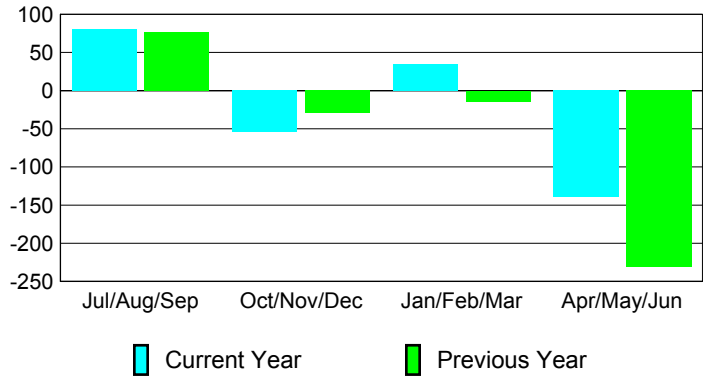

Membership Results
2009-2010

Membership
2008-2009

Month	Net Memb Goal	Actual New Memb	Actual Dropped Memb	Gain/Loss of Memb	Gain/Loss of Memb
Jul/Aug/Sep	90	145	-65	80	76
Oct/Nov/Dec	30	64	-118	-54	-29
Jan/Feb/Mar	30	104	-69	35	-14
Apr/May/June	0	88	-227	-139	-231
Totals	150	401	-479	-78	-198

Membership Results 2009-2010

Goal, New, Dropped, Gain/Loss

Comparison of Membership Gain/Loss

Current Year Compared to the Previous Year

Gender Comparison 2009-2010

Jul/Aug/Sep

Oct/Nov/Dec

Jan/Feb/Mar

Apr/May/June

Male

Female