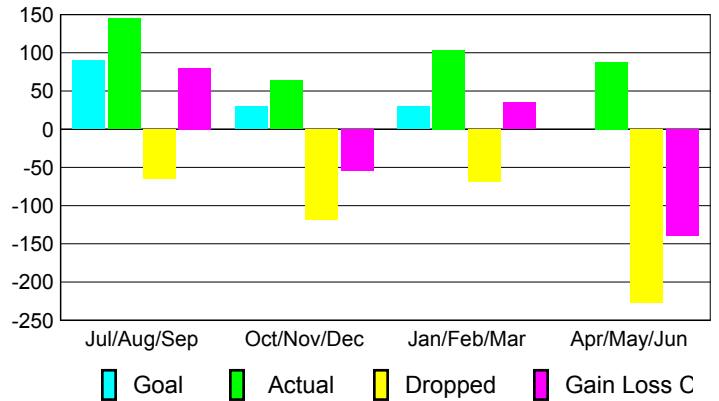

Membership Results 2009-2010

Goal, New, Dropped, Gain/Loss

Comparison of Membership Gain/Loss

Current Year Compared to the Previous Year