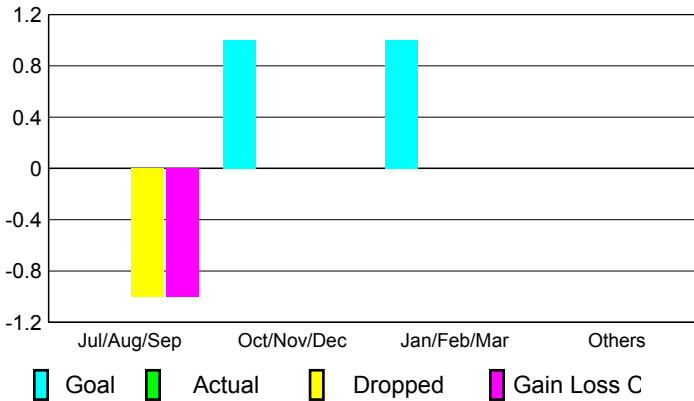

2009-2010 GMT Quarterly Report for District (or Undistricted) **District 337 A**

GMT: **Junichi Takata**

Location: **JAPAN**

GMT CA: **5**

CLUBS

Club Results
2009-2010

Clubs
2008-2009

Month	New Club Goal	Actual New Clubs	Actual Dropped Clubs	Gain/Loss of Clubs	Gain/Loss of Clubs
Jul/Aug/Sep	0	0	-1	-1	0
Oct/Nov/Dec	1	0	0	0	0
Jan/Feb/Mar	1	0	0	0	0
Apr/May/June	0	0	0	0	0
Totals	2	0	-1	-1	0

Club Results 2009-2010

Goal, New, Dropped, Gain/Loss

Comparison of Club Gain/Loss

Current Year Compared to the Previous Year

YTD Status Quo Clubs 2009-2010

Status Quo Clubs Compared to Status Quo Members

MEMBERSHIP